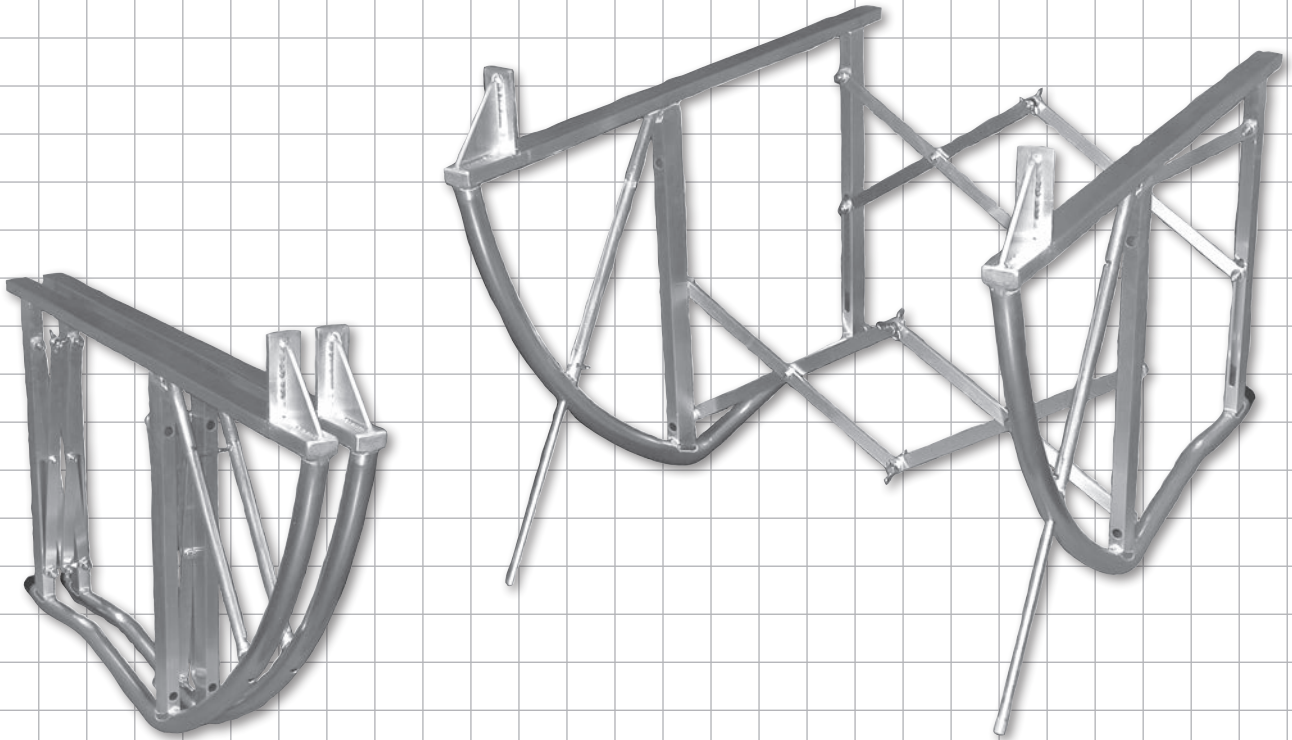

# EZ-tilt

## Console Stands

### The Go-Anywhere, All-Purpose Stands for Sound and Lighting Consoles

- A real time-saver and back-saver.
- More stable, improved design.
- Can safely tilt and support consoles up to 1,760 lbs.
- Heavy-duty, lightweight aluminium construction.
- Easy to carry, collapsible design.

Fitted black skirt kit available separately

| Specifications  |           |          |
|-----------------|-----------|----------|
| Capacity        | 1,760 lbs | 800 kg   |
| Unit Weight     | 29 lbs    | 13 kg    |
| Shipping Weight | 34 lbs    | 15.5 kg  |
| Height          | 28.5"     | 724 mm   |
| Length          | 48.875"   | 1,241 mm |
| Width           | 36"       | 914 mm   |