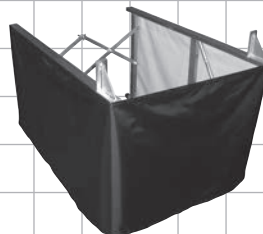

# EZ-tilt

### The Go-Anywhere, All-Purpose Stands for Sound and Lighting Consoles

- A real time-saver and back-saver.
- More stable, improved design.
- Can safely tilt and support consoles up to 1,760 lbs.
- Heavy-duty, lightweight aluminium construction.
- Easy to carry, collapsible design.

Fitted black skirt kit available separately

| Specifications  |           |          |
|-----------------|-----------|----------|
| Capacity        | 1,760 lbs | 800 kg   |
| Unit Weight     | 29 lbs    | 13 kg    |
| Shipping Weight | 34 lbs    | 15.5 kg  |
| Height          | 28.5"     | 724 mm   |
| Length          | 48.875"   | 1,241 mm |
| Width           | 36"       | 914 mm   |