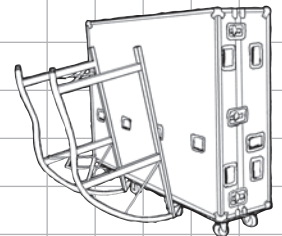

### The Go-Anywhere, All-Purpose Stands for Sound and Lighting Consoles

- A real time-saver and back-saver.
- More stable, improved design.
- Can safely tilt and support consoles up to 1,760 lbs.
- Heavy-duty, lightweight aluminium construction.
- Easy to carry, collapsible design.

Fitted black skirt kit available separately

| Specifications  |           |          |
|-----------------|-----------|----------|
| Capacity        | 1,760 lbs | 800 kg   |
| Unit Weight     | 29 lbs    | 13 kg    |
| Shipping Weight | 34 lbs    | 15.5 kg  |
| Height          | 28.5"     | 724 mm   |
| Length          | 48.875"   | 1,241 mm |
| Width           | 36"       | 914 mm   |