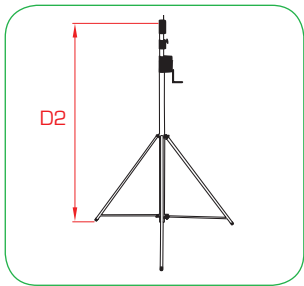

Easylift	
T55510	Chrome
T55511	Black
SWL	30 Kg
D1	3.80m
D2	1.74m
D3	1.24m
	1.86m
Kg	22.0 Kg

- Accepts 16 & 28 mm spigots
- Unique auto safety lock
- Self braking clutch/winch
- Fold away winch handle

T50503 Easylift Castor Kit