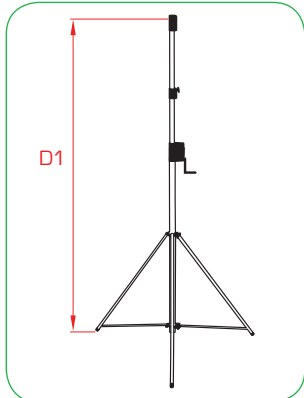

Easylift	
T55510	Chrome
T55511	Black
SWL	30 Kg
D1	3.80m
D2	1.74m
D3	1.24m
	1.86m
Kg	22.0 Kg

- Accepts 16 & 28 mm spigots
- Unique auto safety lock
- Self braking clutch/winch
- Fold away winch handle

T50503 Easylift Castor Kit