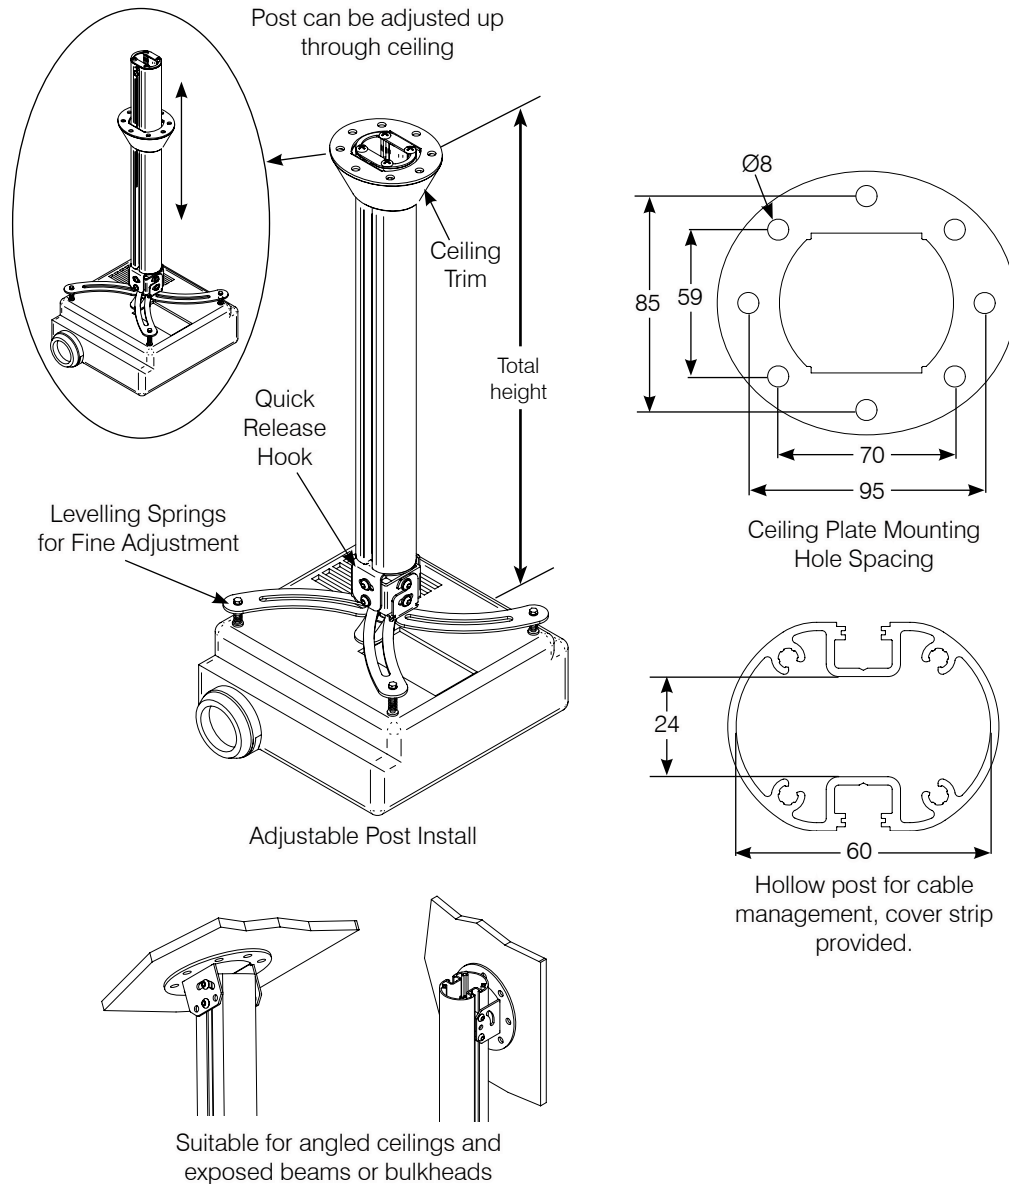

LP Morgan Skyhook - Adjustable Post 500 to 2000mm

All dimensions in mm

Features:

- Stylish adjustable arms to suit most base-mounted projector models. M3, M4, M5 and M6 set screws provided.
- Ceiling Trim to cover ceiling cut-out and bolts.
- Independently lockable Yaw, Tilt and Pan adjustments.
- Hollow Tube for effective Cable Management.
- Height Adjustable Post may be shortened.
- Standard (3mm thick) Adjustable Arms certified to carry 12 kg maximum.
- Custom Powder Coating available (extra charge)
- Custom Post length available (extra charge)

Name	Total Height	Colour	Product Code	Shipping Size L x W x H (mm)	Weight (kg)
500mm Post	500mm	Black	LPM4SKYB500	680 x 130 x 80	3
500mm Post	500mm	White	LPM4SKYW500	680 x 130 x 80	3
1000mm Post	1000mm	Black	LPM4SKYB1000	1180 x 130 x 80	4
1000mm Post	1000mm	White	LPM4SKYW1000	1180 x 130 x 80	4
1500mm Post	1500mm	Black	LPM4SKYB1500	1680 x 130 x 80	5
1500mm Post	1500mm	White	LPM4SKYW1500	1680 x 130 x 80	5
2000mm Post	2000mm	Black	LPM4SKYB2000	2180 x 130 x 80	6
2000mm Post	2000mm	White	LPM4SKYW2000	2180 x 130 x 80	6

Optional retrofit kits:

- Heavy Duty (5mm thick) Adjustable Arms certified to carry 25 kg maximum.
- Heavy Duty Arms available in Standard and Extra Long lengths. (See Direct to Ceiling specification sheet for further details)